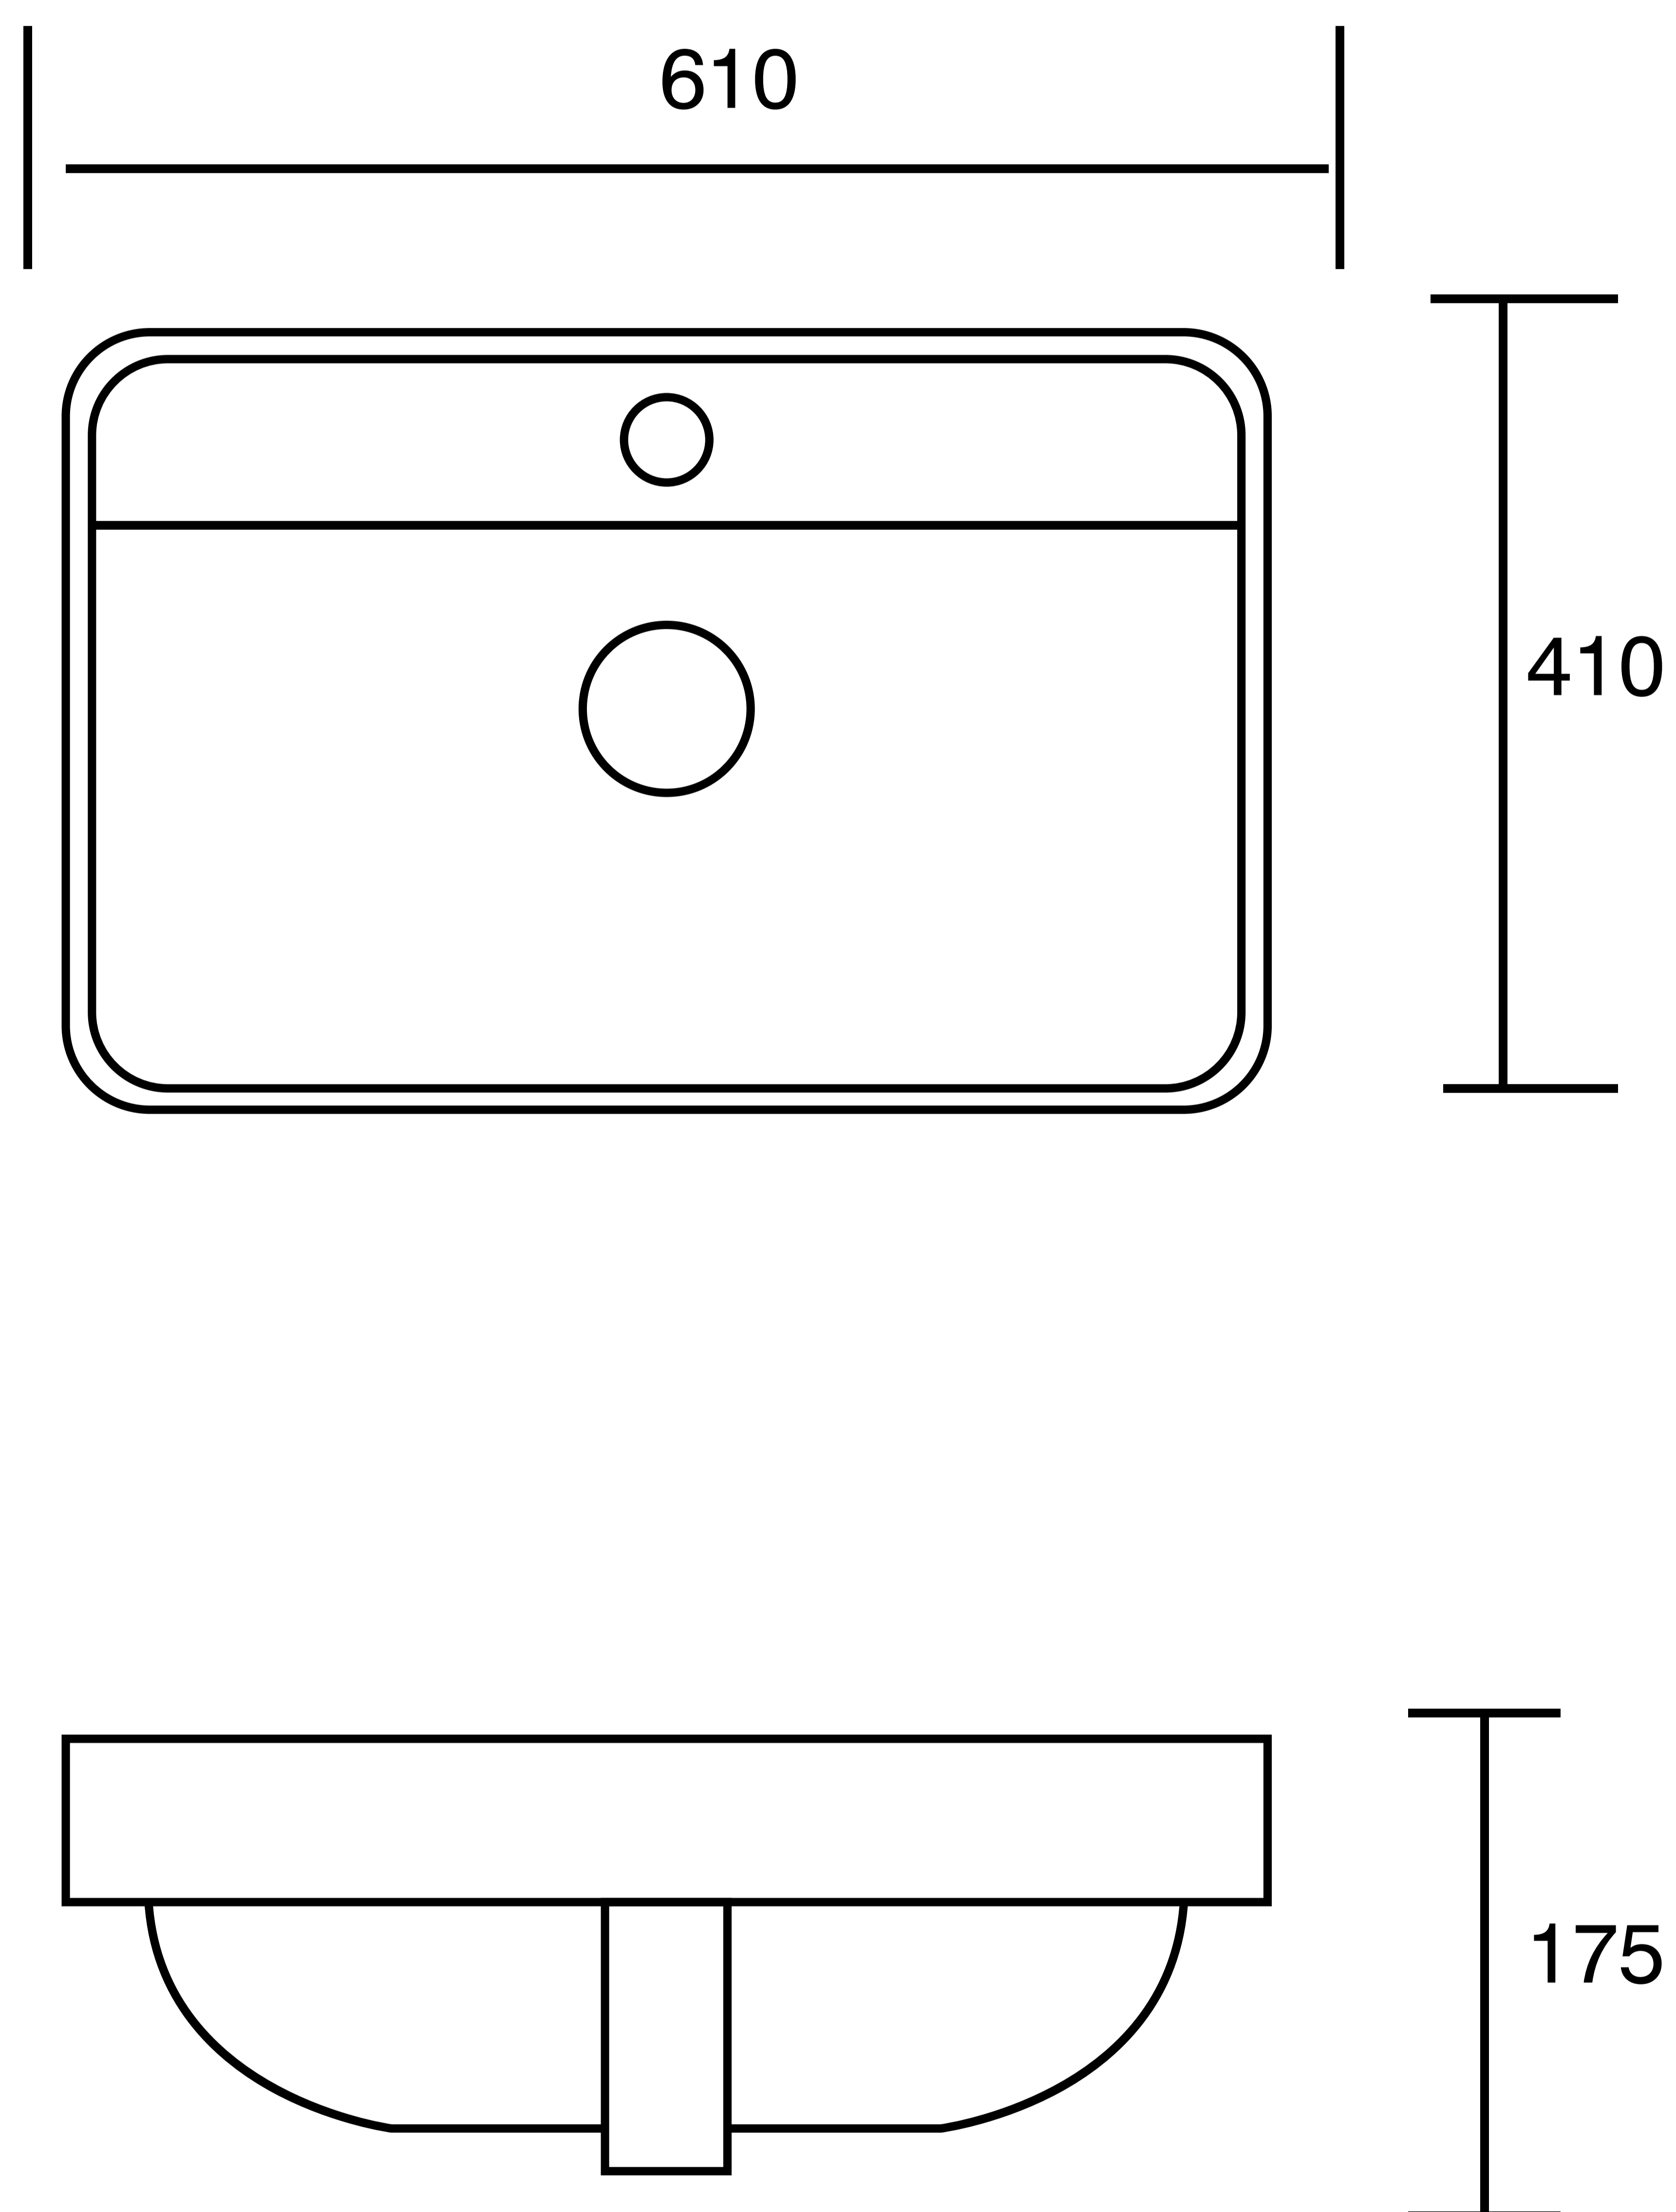

## Semi Counter Wash Basin

Product Code : 1944

Technical Drawing

All dimension are in **mm**